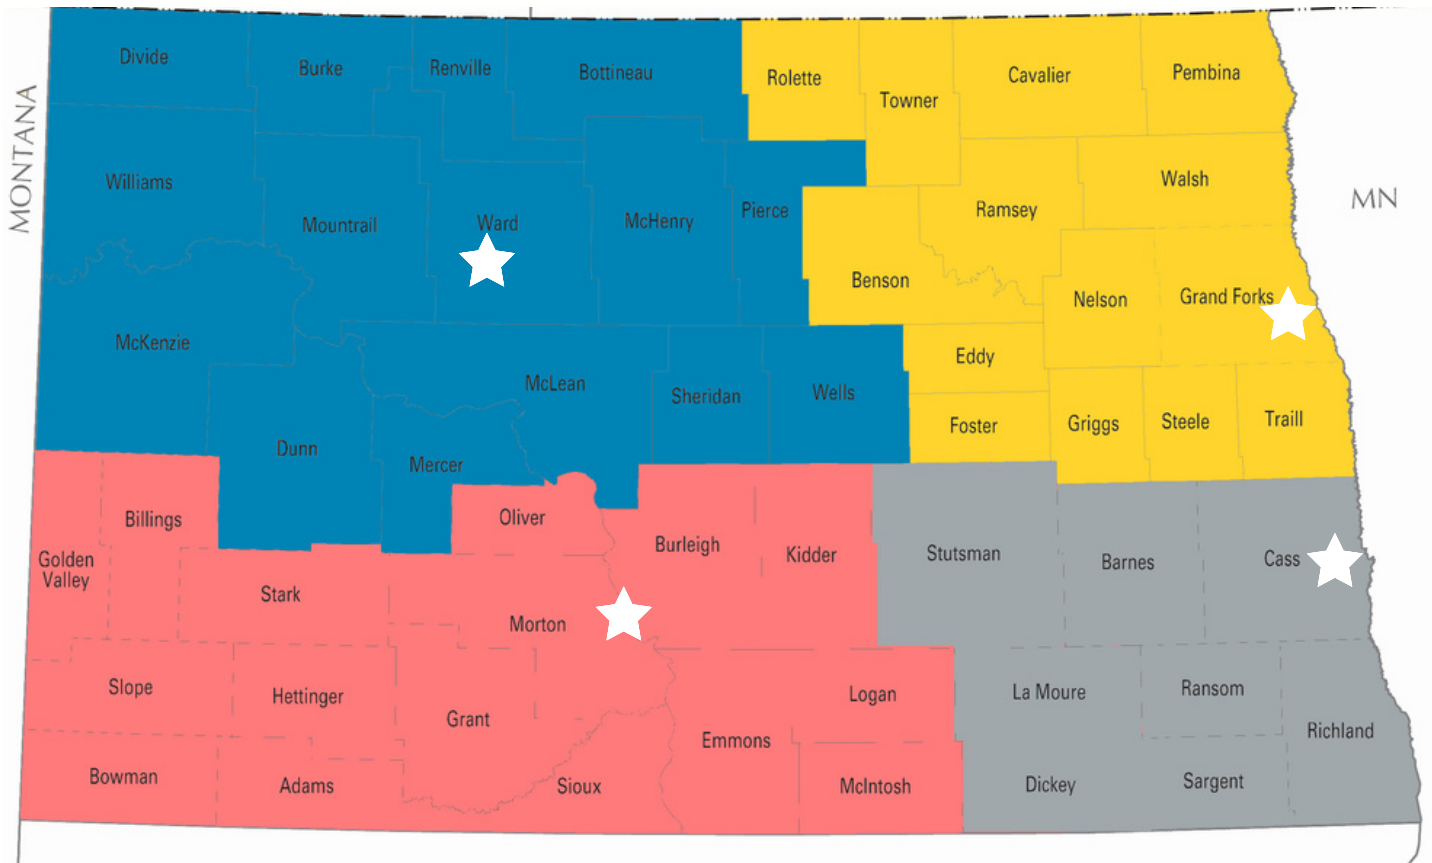

VISION ZERO

REGIONAL OUTREACH COORDINATORS

MOLLY SCHOEN

Northwest Region
(701) 240-1334
molly.schoen@co.ward.nd.us

KAITLIN ATKINSON

Northeast Region
(701) 213-8142
kaitlin.atkinson@gfcounty.org

THERESA LIEBSCH